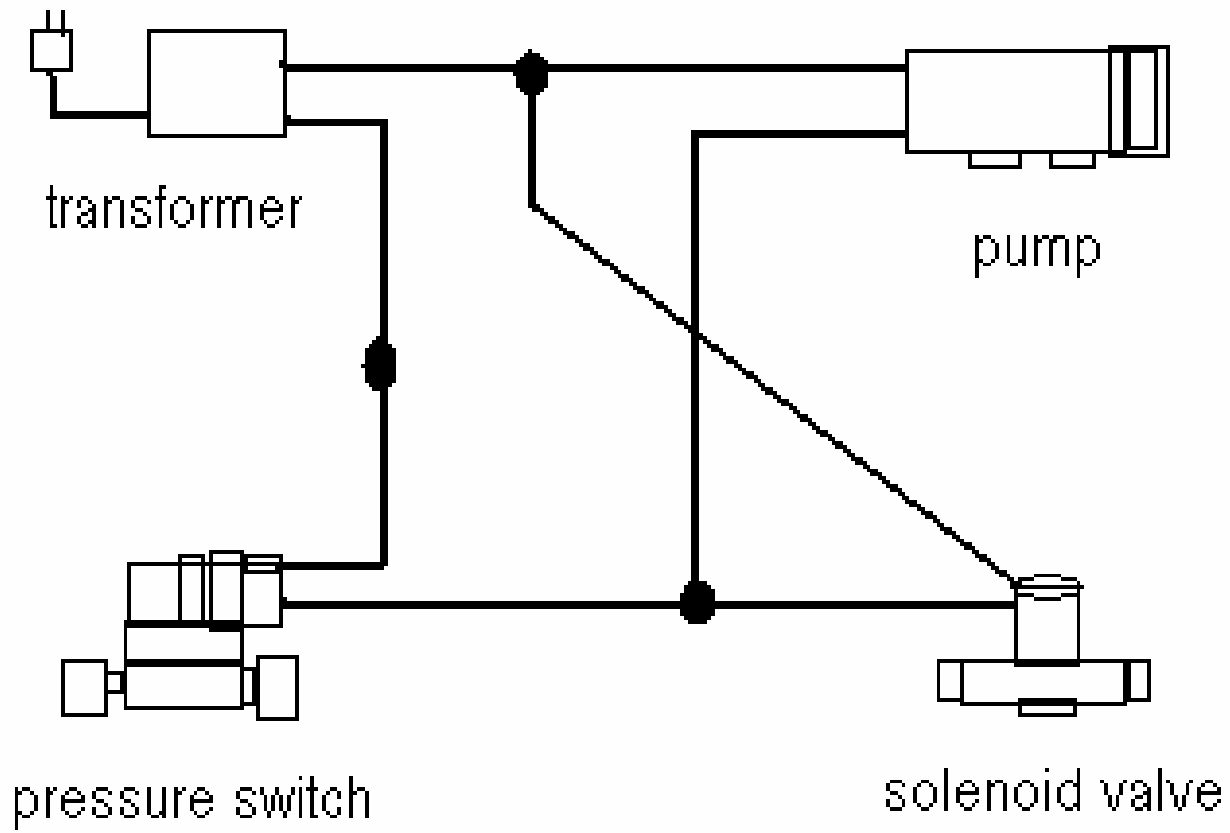

# Filter Direct, Co.

5-STAGE REVERSE OSMOSIS WATER PURIFIER

MODEL NO.: RO 545P, RO565P, RO585P

ELECTRICAL CONNECTION DIAGRAM

TSO: full tank shut-off switch, pressure switch

ESO: electronic shut-off valve, solenoid valve